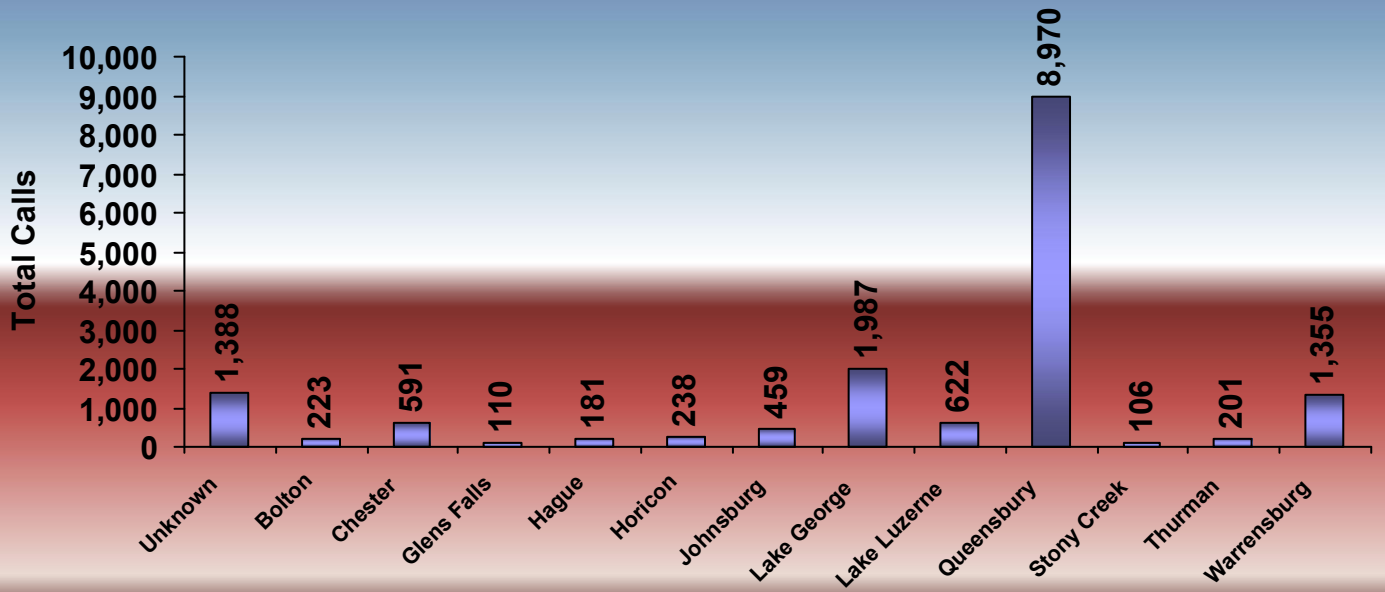

**2009 Law Enforcement Call by Venue
Warren County Sheriff's Office**

<u>Venue</u>	<u>Incidents</u>	<u>Percentage (%)</u>
Unknown	1,388	8.44%
Bolton	223	1.36%
Chester	591	3.60%
Glens Falls	110	0.67%
Hague	181	1.10%
Horicon	238	1.45%
Johnsburg	459	2.79%
Lake George	1,987	12.10%
Lake Luzerne	622	3.79%
Queensbury	8,970	54.60%
Stony Creek	106	0.65%
Thurman	201	1.22%
Warrensburg	1,355	8.25%
Total	16,431	100%