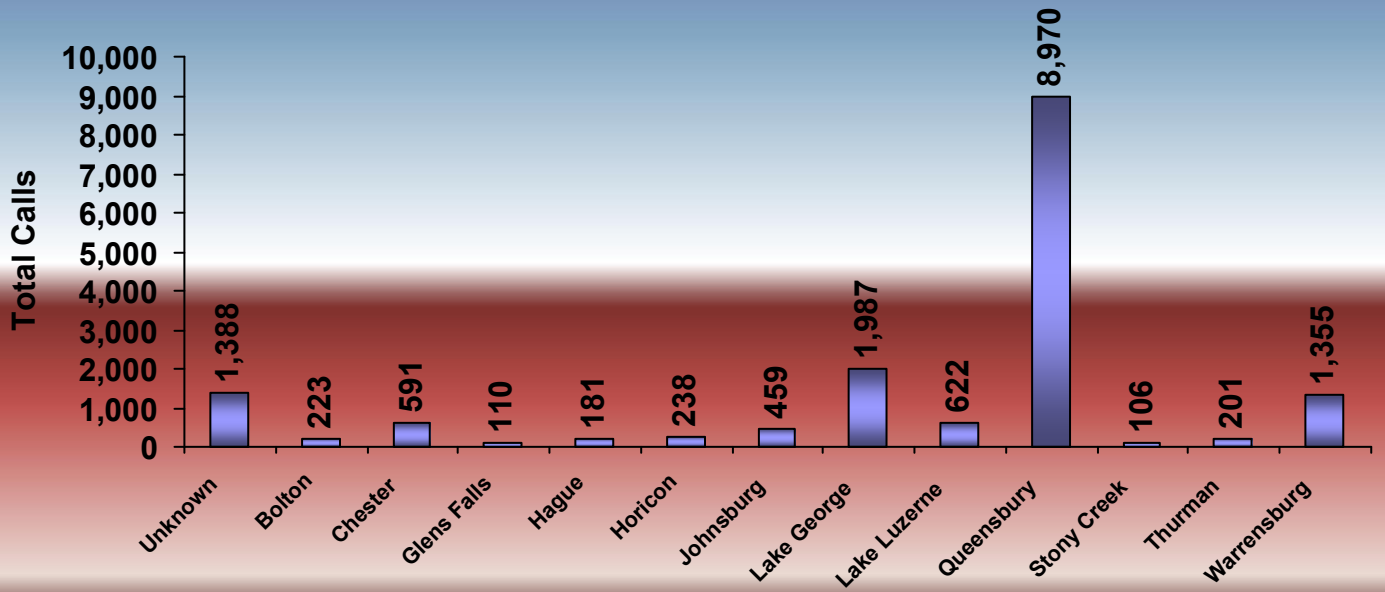

**2009 Law Enforcement Call by Venue  
New York State Police**

<u>Venue</u>	<u>Incidents</u>	<u>Percentage (%)</u>
Unknown	459	11.64%
Bolton	178	4.51%
Chester	318	8.06%
Glens Falls	6	0.15%
Hague	66	1.67%
Horicon	101	2.56%
Johnsburg	102	2.59%
Lake George	506	12.83%
Lake Luzerne	241	6.11%
Queensbury	1,557	39.49%
Stony Creek	30	0.76%
Thurman	31	0.79%
Warrensburg	348	8.83%
<b>Total</b>	<b>3,943</b>	<b>100%</b>